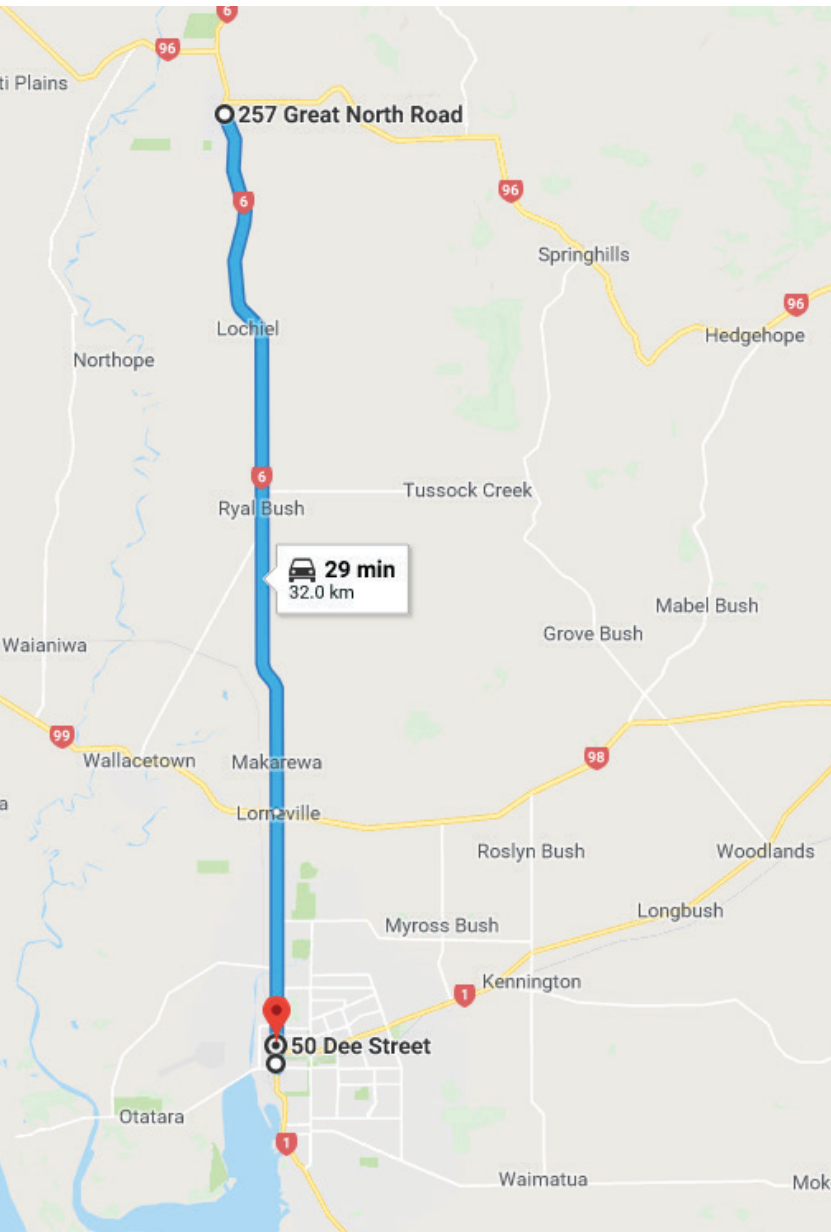

McDermott Coachlines

BUS SCHEDULE

MCDERMOTT COACHLINES RUN A PASSENGER SERVICE BETWEEN WINTON AND INVERCARGILL, FIVE TIMES A DAY BETWEEN MONDAY AND FRIDAY.

Fares can be purchased from the Driver or from the Winton or Invercargill Depots.

- **ADULT 10 RIDE CONCESSION FARE/SIT STUDENT - \$42.00**
- **ADULT ONE WAY FARE - \$10.00**
- **SCHOOL STUDENT 10 RIDE CONCESSION FARE - \$35.00**
- **SCHOOL STUDENT ONE WAY FARE - \$7.00**

All prices GST Inclusive.

15:15 - Departs **Merv & Millys**

**INVERCARGILL TO WINTON
MONDAY TO FRIDAY**

07:55 - Departs **77 Clyde Street
(Southern Honda)**

17:15 - Departs **Invercargill Library
Dee Street**

**SCHOOL TERM ONLY
MONDAY TO FRIDAY**

Winton to Invercargill:

08:55 - Departs **Merv & Millys**

DEPOT INFORMATION:

**INVERCARGILL DEPOT
2 SPEY ST, INVERCARGILL
PH: 03 218 2419**

**WINTON DEPOT
17 MOORE RD, WINTON 9720
PH: 03 236 7921**